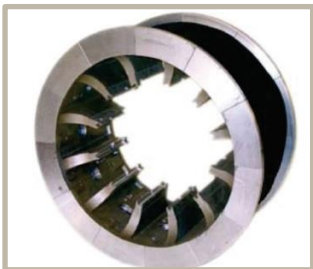

# NOUVEAUTÉS / WHAT'S NEW

94R-CW309050

ROUE  
EXPANDOMATIQUE  
20" - 22.5" X 9"

WHEEL  
EXPANDOMATIC  
20" - 22.5" X 9"

01HV-J658H

VALVE PIVOT.  
COUDÉE GÉNIE  
CIVIL 80°

OFF ROAD LARGE  
BORE SINGLE BEND  
SWIVEL VALVE 80°