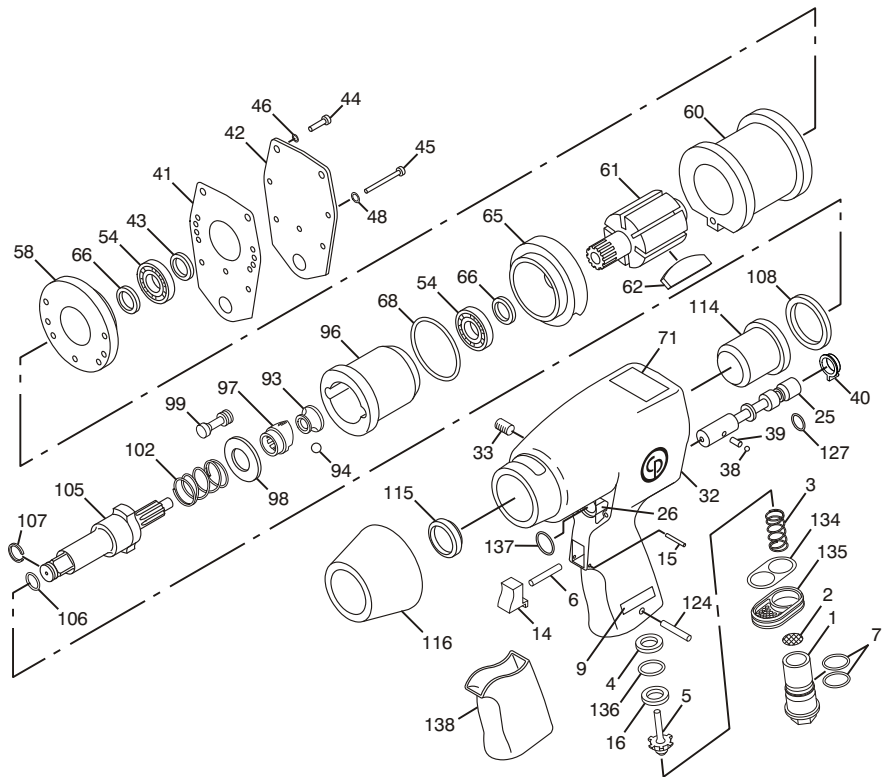

## **CP772H Series Impact Wrench**

3/4" Sq. Dr. Model "L"

Index No.	Part No.	Description	No. Req'd.	Index No.	Part No.	Description	No. Req'd.
1	CA148714	Bushing-Air Inlet	1	62	CA149753	Blade Set-Rotor (6)	1
2	CA059037	Strainer-Air	1	65	CA048440	End Plate-Lower	1
3	CA142464	Spring-Throttle	1	66	<u>C087936</u>	Oil Seal	2
4	CA149095	Spacer	1	68	<u>P083094</u>	O-Ring (-230)	1
5	CA142460	Valve-Throttle	1	71	CA155779	Decal-Safety Warning	1
6	CA144831	Pin-Throttle	1	93	CA147931	Pilot-Cam Ball	1
7	<u>C105693</u>	O-Ring (-017)	2	94	CA048425	Ball-Steel (.406 in. dia.)	1
9	CA131376	Decal-Oil Daily	1	96	CA147932	Cage-Hammer	1
14	CA147017	Trigger	1	97	<u>C117099</u>	Cam-Hammer	1
15	CA144836	Pin-Roll (3/32)	1	98	CA115994	Yoke Hammer Cam	1
16	C139037	Seat-Throttle	1	99	CA048418	Hammer Pin	2
25	CA148723	Valve-Reverse	1	102	<u>CA048414</u>	Spring	1
26	CA148715	Bushing-Reverse Valve	1	105	<u>CA048423</u>	Anvil-Shank (3/4 in. Sq. Dr.) (Incl: Index Nos. 106 & 107)	1
32	CA148713	Housing-Motor (Incl: Index Nos. 26, 33, 114, 115)	1	105A	<u>CA053823</u>	Shank-Anvil (3/4 in. Sq. Dr.)(Incl.: Index Nos. 106, 107)(6 in. longer)	1
33	S089953	Plug-Pipe (1/16 in. NPT)	1	106	<u>CA083354</u>	O-Ring (-111)	1
38	S008613	Ball-Steel (.156 in. dia.)	1	107	<u>CA087404</u>	Retainer-Socket	1
39	CA147021	Spring-Detent	1	108	C117098	Spacer-Anvil	1
40	CA148709	Switch-Regulator	1	114	C117097	Bushing-Shank	1
41	<u>CA148711</u>	Gasket	1	115	<u>S086549</u>	Oil Seal	1
42	CA148708	Cover-Housing	1	116	CA048467	Nose Shield	1
43	<u>C047451</u>	O-Ring (-129)	1	124	R086991	Pin-Roll .188 x 1.00	1
44	<u>C065376</u>	Hd. Cap Screw	4	127	<u>CA148710</u>	O-Ring	1
45	CA048436	Cap Screw	3	134	CA148528	Gasket-Deflector Exh.	1
46	C012058	Lockwasher	4	135	CA147023	Deflector-Exhaust	1
48	CA156065	Washer-Spring	3	136	CA149096	O-Ring	1
54	<u>C068659</u>	Bearing-Ball	2	137	CA148724	Decal	1
58	CA048439	End Plate-Upper	1	138	8940158432	Grip	1
60	CA148706	Liner	1				
61	CA148722	Rotor	1				