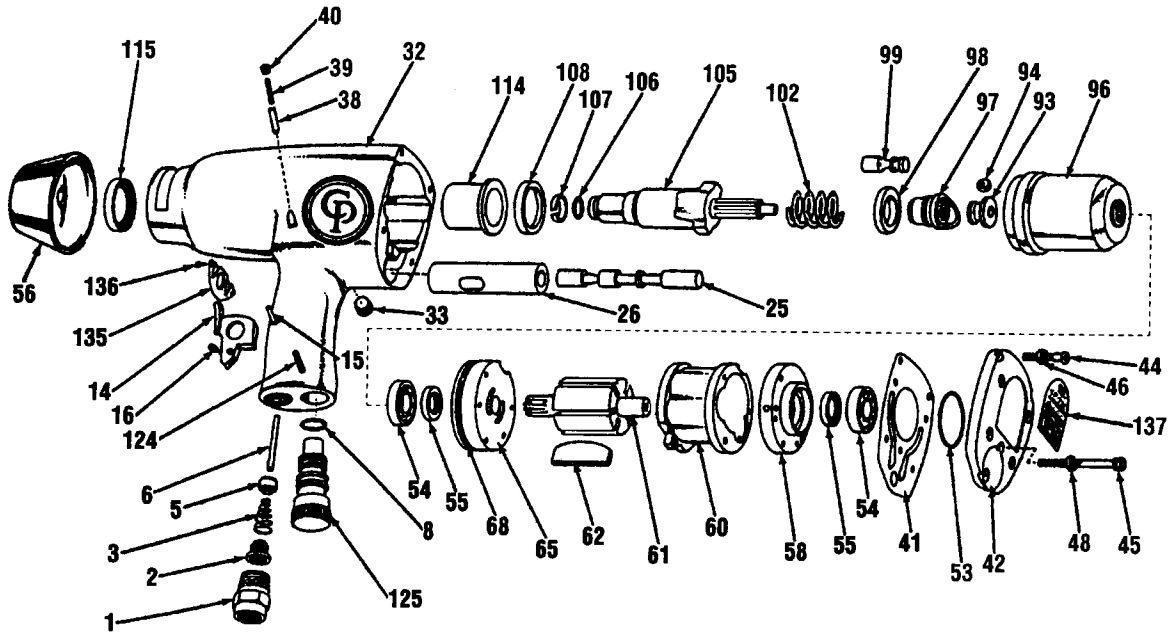

# CP772

Index No.	CP Part No.	Description	No. Req'd	Index No.	CP Part No.	Description	No. Req'd
1	CA048426	Bushing-Air Inlet	1	54	<u>CO68659</u>	Bearing-Ball	2
2	KF137263	Strainer-Air	1	55	CO87936	Seal-Oil	2
3	KF129148	Spring-Throttle Valve	1	56	CA048467	Shield-Name	1
5	KF129106	Valve-Throttle	1	58	CA048439	Plate-Rear End	1
6	KF129107	Pin-Valve Throttle	1	60	CA048437	Liner	1
7	CA131176	Decal-Oil Daily (Not SHown)	1	61	CA048438	Rotor (12 Teeth)	1
8	<u>CO45089</u>	O-Ring (-016)	1	62	<u>CA048469</u>	Set-Rotor Blade (8 Blades)	1
14	CA048032	Trigger-Throttle	1	65	CA048440	Plate-Front End	1
15	S014764	Pin-Trigger	1	68	<u>P083094</u>	O-Ring (-230)	1
16	S009420	Screw Set	1	93	C117100	Pilot-Cam Ball	1
17	CA144091	Decal-Directional (Set of 4)	1	94	CA048425	Ball-Steel (13/32 in. dia.)	1
25	CA048434	Valve-Reverse	1	96	CA102273	Cage-Hammer	1
26	KF129088	Bushing-Reverse Valve (Use #19 [.166 in] Drill Thru Stop Pin Hole)(Ream Bushing with 9/16 in. dia. Reamer)	1	97	C117099	Cam-Hammer	1
30	CA144007	Decal-Warning (Not Shown)	1	98	CA115994	Yoke-Hammer Cam	1
32	KF135869	Housing-Motor (Includes: Index Nos. 26, 33, 114, & 115)	1	99	<u>CA048418</u>	Pin-Anvil Hammer	2
33	S089953	Plug-Pipe	1	102	<u>CA048414</u>	Spring-Cam Release	1
38	CA099898	Pin-Stop	1	105	<u>CA048423</u>	Shank-Anvil (3/4 in/ Sq. Dr.) (Includes: Index Nos. 106 & 107)	1
39	CA048433	Spring-Stop Pin	1	106	<u>CA083354</u>	O-Ring (-111)	1
40	CA047653	Screw Set	1	107	<u>CA087404</u>	Ring-Socket Retainer	1
41	<u>KF129125</u>	Gasket-Housing Cover	1	108	C117096	Spacer-Anvil	1
42	KF129127	Cover-Motor Housing	1	114	C117097	Bushing-Shank	1
44	C065376	Screw-Set Socket Head Cap	4	115	<u>S086549</u>	Seal-Oil	1
45	CA048436	Screw-Set Socket Head Cap	3	124	G071660	Pin-Roll	1
46	C012058	Lockwasher	4	125	KF129105	Valve-Air Regulating	1
48	S091250	Lockwasher	3	135	CA048449	Deflector-Exhaust	1
53	<u>CO47451</u>	O-Ring (-129)	1	136	CA091604	Screw-Self Tapping	2
				137	KF129111	Plate-Name	1