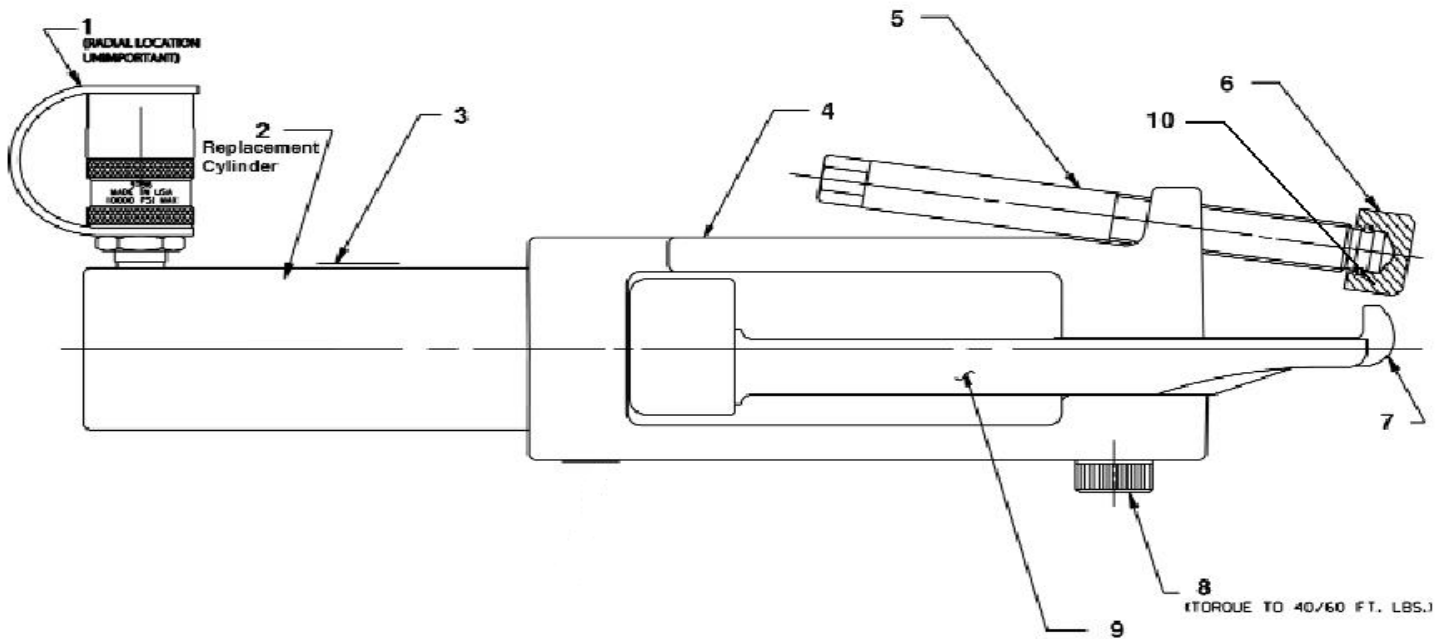

# Parts List For Tire Bead Breaker

## BB1825 BEAD BREAKER

Max. Capacity: 13.8 Ton At 10,000 PSI

ITEM NO	PART NO.	STOCK NO.	NO. DESCRIPTION	DESCRIPTION
1	16060	10606	1	Ram Half Coupler with Dust Cap
2	11000-002	45054YE3	1	Replacement Cylinder (see page 2)
3	11000-003	260154	1	Decal
4	11000-004	58448YE3	1	Frame
5	11000-005	34184	1	Set Screw
6	11000-006	28705	1	Pressure Nut
7	11000-007	36958	1	Hook
8	11000-008	22469	1	Set Screw (3/4 dia. X 2 - 1/4 Lg.; Torque to 40/60 ft. lbs.)
9	11000-009	58449YE3	1	Clevis
10	11000-010	DA11816049	1	Retaining Ring