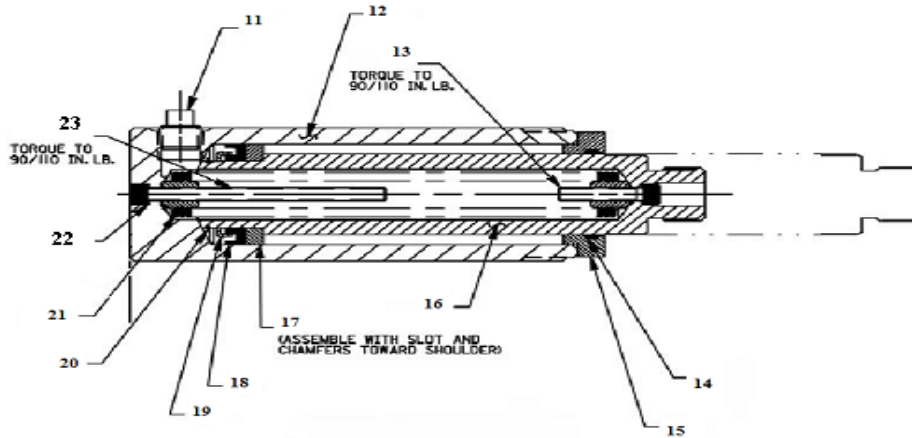

REPLACEMENT CYLINDER

ITEM NO	PART NO	STOCK NO.	NO. REQ'D	DESCRIPTION
11	11000-011	11127	1	Fitting Plug (3/8 NPTF)
12	11000-012	44857	1	Body, Cylinder
13	11000-013	10020	1	Soc. Hd. Cap Screw (1/4-20 x 1-1/4)
*14	11000-014	201429	1	Wiper
15	11000-015	351115	1	Guide, Rod
16	11000-016	421142	1	Rod, Piston
17	11000-017	207798	1	Bearing, Piston
*18	11000-018	207796	1	U Cup
*19	11000-019	207797	1	Retainer, Clip
20	11000-020	13654	1	Ring, Retainer (External)
21	11000-021	202625	1	Spring (.83 OD x 5.00 x 13 WS)
*22	11000-022	10442	2	Washer, Copper (.37 x .25)
23	11000-023	16064	1	Soc. Hd. Cap Screw (1/4-20 x 3-1/2)

* Items included in the 11000-RK Repair Kit.