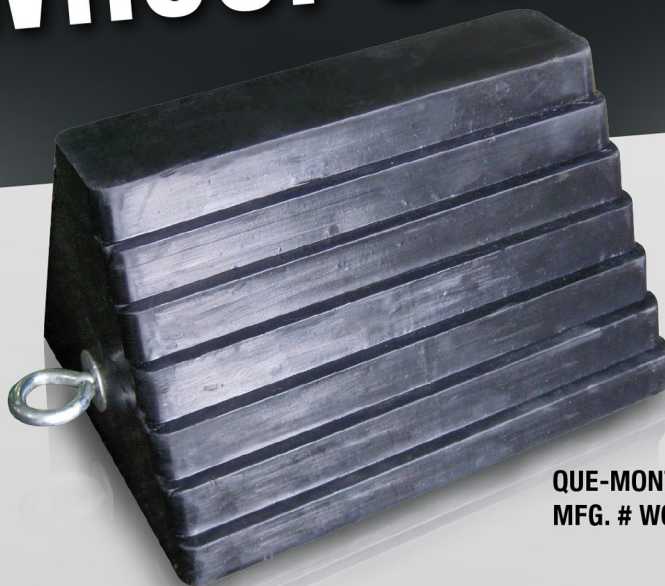

# Rubber Wheel Chock

QUE-MONT # 21TT-KH032  
MFG. # WC6810L

## Heavy-Duty Wheel Chock Prevents Accidents During Maintenance Activities

### TOP FEATURES & BENEFITS

- **DURABLE:** Reinforced rubber construction for added durability.
- **EASE OF USE:** Features an eye bolt for easy chain or rope attachment.
- **STURDY:** Ribbed pyramid design.
- **CONVENIENT:** Either side of wheel chock can be positioned against the tire.
- **WEIGHT:** 10 lbs (4.5kg).
- Sold individually.