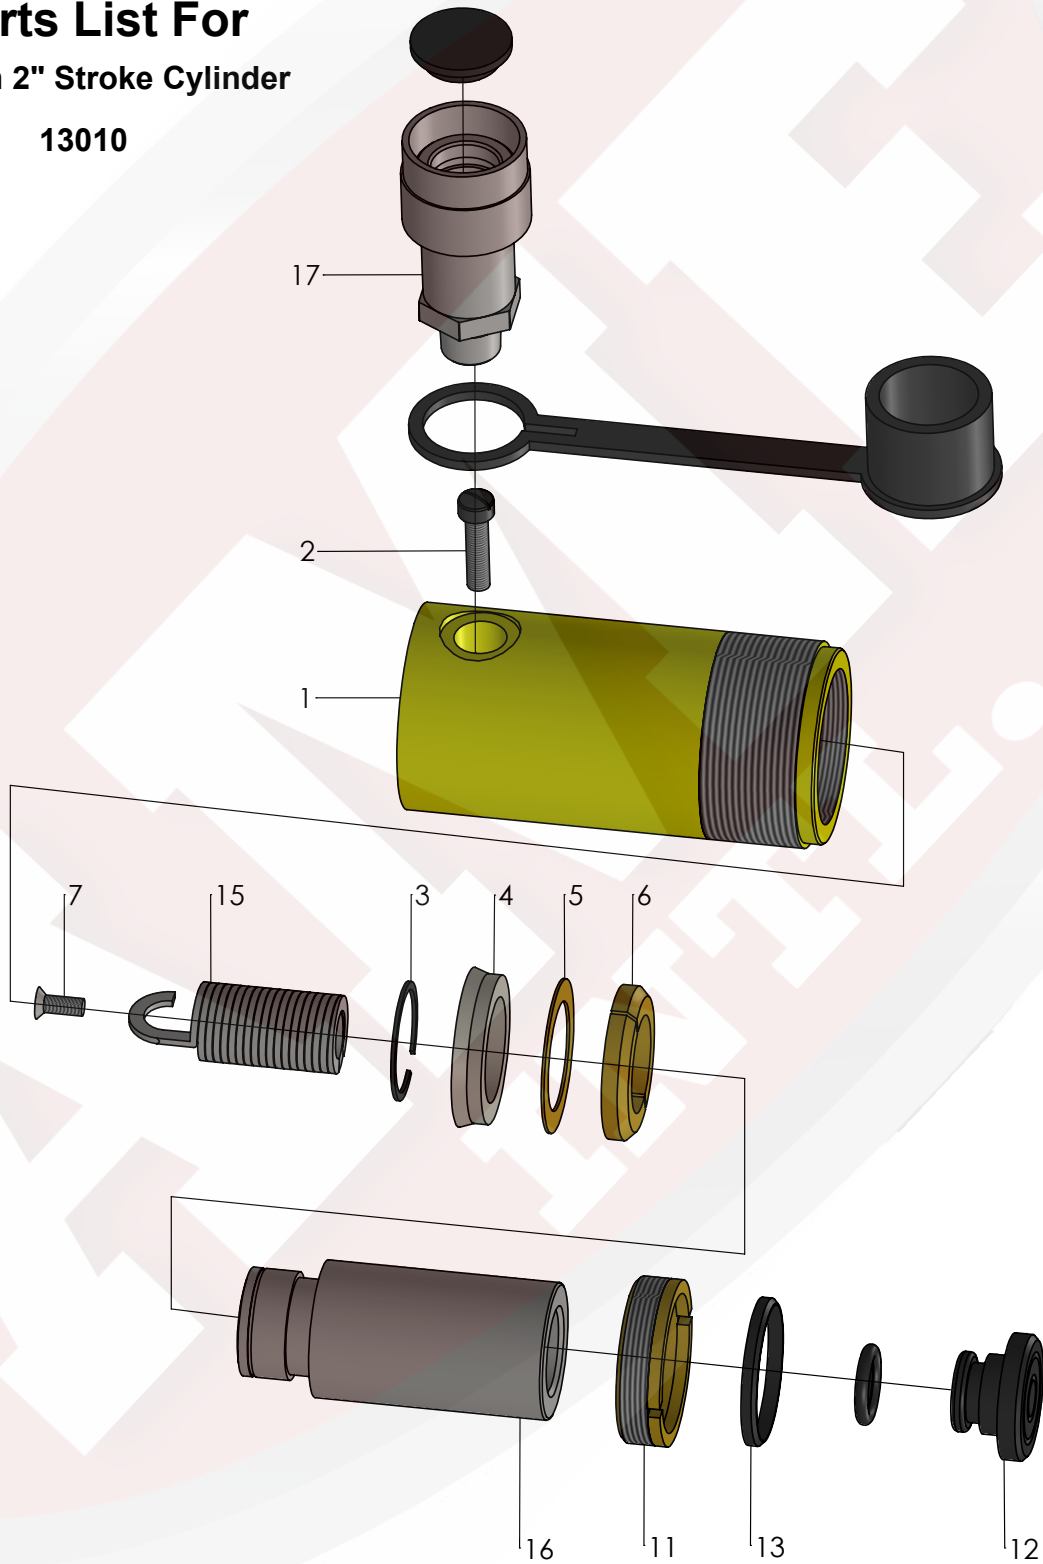

PARTS BREAKDOWN

Parts List For 10-Ton 2" Stroke Cylinder 13010

PARTS BREAKDOWN

Parts List For 10-Ton 2" Stroke Cylinder 13010

| Item | Part No. | Qty | Description |
|------|-----------|-----|--|
| 1 | 13010-001 | 1 | Cylinder |
| 2 | 13010-002 | 1 | Spring Retainer Bolt |
| 3 | 13010-003 | 1 | Retainer |
| 4 | 13010-004 | 1 | U-Cup |
| 5 | 13010-005 | 1 | Washer |
| 6 | 13010-006 | 1 | Rod Bearing |
| 7 | 13010-007 | 1 | Spring Retaining Screw |
| 12 | 13010-011 | 1 | Stop Ring |
| 13 | 13010-013 | 1 | Wiper |
| 15 | 13010-015 | 1 | Spring |
| 16 | 13010-016 | 1 | Piston |
| 17 | 16060 | 1 | Coupler |
| - | A102G | 1 | Saddle |
| - | CD411 | 1 | Plastic Dust cover for Hydraulic Coupler |